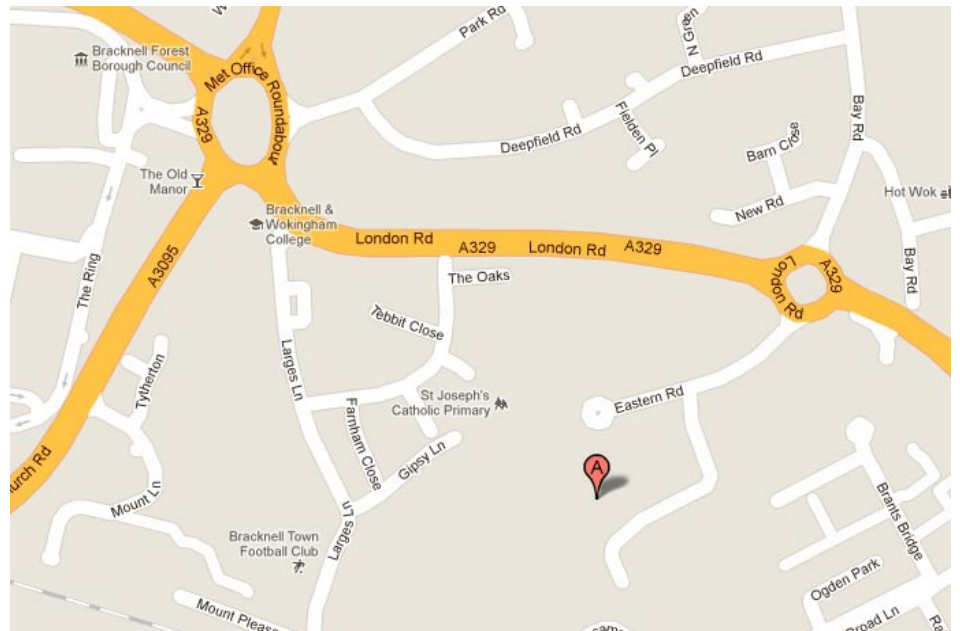

## Directions

### From the M3

Leave the M3 at junction 3. Take A322 to Bracknell. Follow A322 past Hilton Hotel (on left) and Harvester Restaurant (right). At the roundabout immediately after Harvester, take the 4th turning into Broad Lane. You will go under a narrow bridge and come to a double mini roundabout. Continue straight across until you come to another main roundabout. The Running Horse Public House will be in front of you towards your right. Turn left towards Bracknell town centre. At the next roundabout turn left into Eastern Road. Take the first main entrance on your left into The Sterling Centre. Avnet Technology Solutions is the first building on the right. There is a security barrier in operation when you enter The Sterling Centre. Please press '5' to activate the barrier to allow entry.